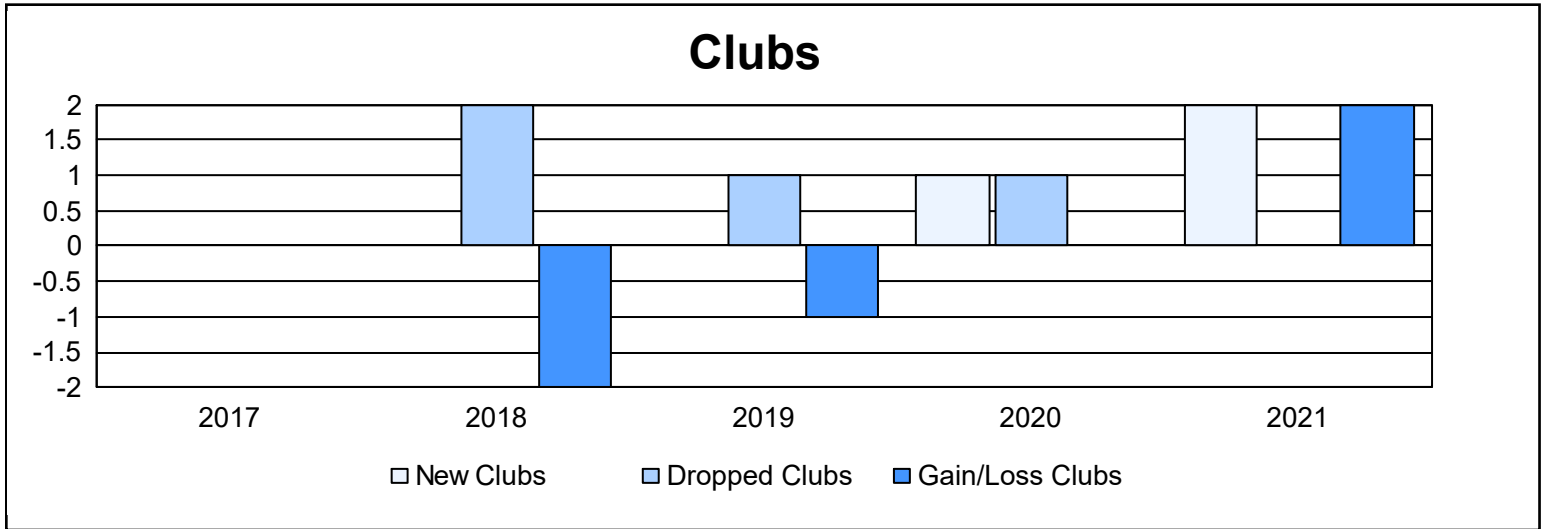

Year	New Clubs	Dropped Clubs	Gain/ Loss Clubs	New Members	Charter Members	Reinstate Members	Transfer Members	Total Member Added	Total Members Dropped	Gain/ Loss Members
2016-2017	0	0	0	120	1	7	4	132	103	29
2017-2018	0	2	-2	119	0	3	13	135	172	-37
2018-2019	0	1	-1	117	0	0	3	120	118	2
2019-2020	1	1	0	88	21	3	2	114	113	1
2020-2021	2	0	2	62	63	3	6	134	132	2
<b>Average</b>	<b>1</b>	<b>1</b>	<b>0</b>	<b>101</b>	<b>17</b>	<b>3</b>	<b>6</b>	<b>127</b>	<b>128</b>	<b>-1</b>

### Membership Composition June 2021 Cumulative