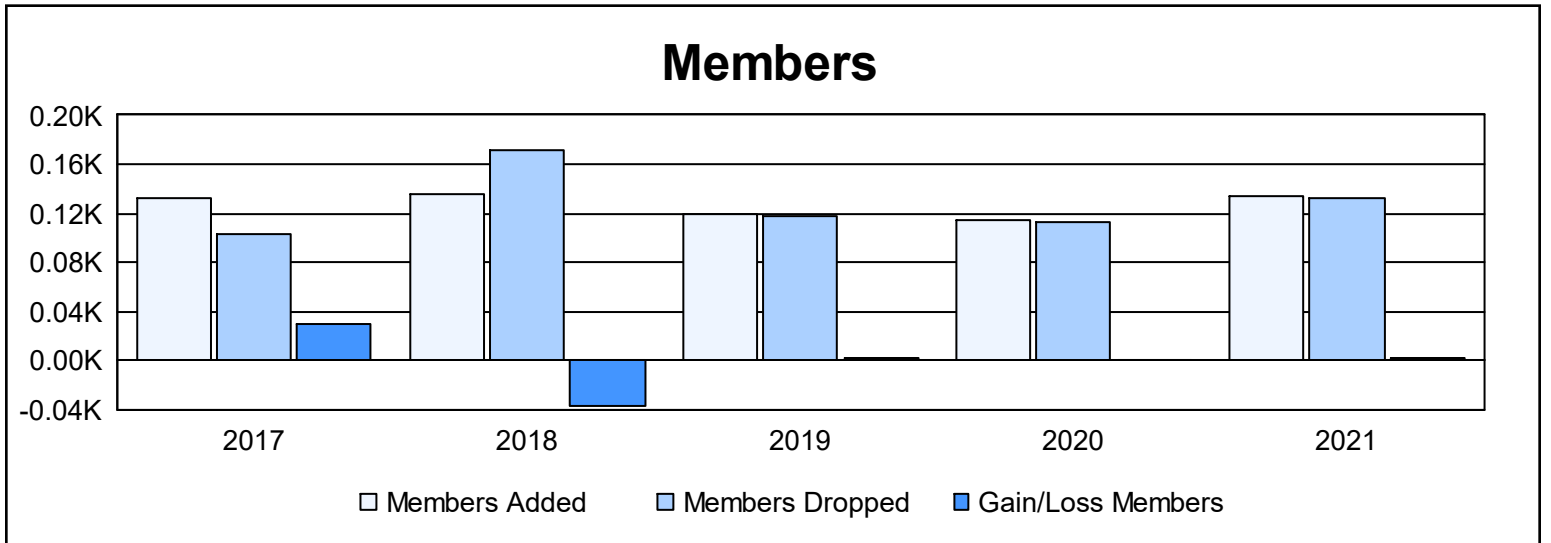

Year	New Clubs	Dropped Clubs	Gain/ Loss Clubs	New Members	Charter Members	Reinstate Members	Transfer Members	Total Member Added	Total Members Dropped	Gain/ Loss Members
2016-2017	0	0	0	120	1	7	4	132	103	29
2017-2018	0	2	-2	119	0	3	13	135	172	-37
2018-2019	0	1	-1	117	0	0	3	120	118	2
2019-2020	1	1	0	88	21	3	2	114	113	1
2020-2021	2	0	2	62	63	3	6	134	132	2
<b>Average</b>	<b>1</b>	<b>1</b>	<b>0</b>	<b>101</b>	<b>17</b>	<b>3</b>	<b>6</b>	<b>127</b>	<b>128</b>	<b>-1</b>

### Membership Composition June 2021 Cumulative